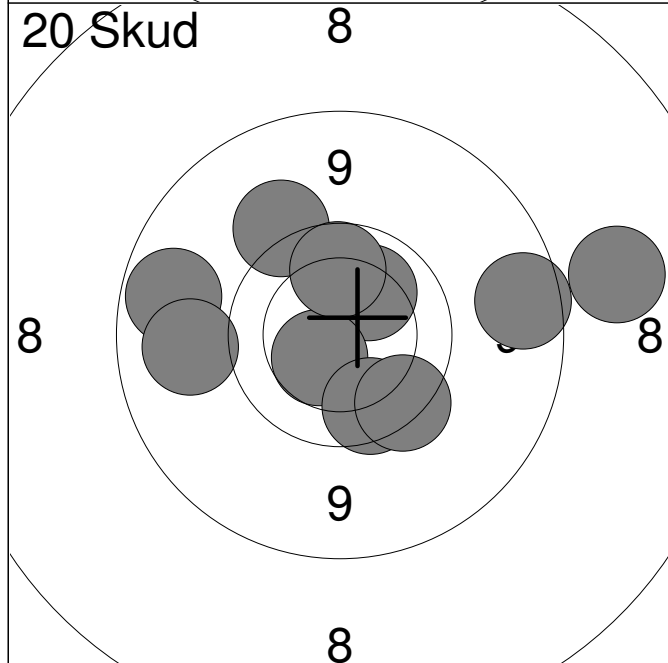

Prøve 	1:	10.2	↙
	2:	9.6	←
	3:	9.9	↑
	4:	9.9	←
	5:	10.0	↗
	6:	10.7x	↘
	7:	9.9	↘
	8:	10.2	←
	9:	10.1	↘
	10:	9.6	↘
	Serie		95.0
Total		0.0	

20 Skud 	1:	10.5x	↘
	2:	9.9	↘
	3:	9.7	↘
	4:	10.5x	←
	5:	10.3	↘
	6:	9.7	←
	7:	10.7x	↘
	8:	10.0	↑
	9:	10.5	↘
	10:	10.5x	←
	Serie		97.0
Total		97.0	

20 Skud 	11:	10.3	↘
	12:	10.0	←
	13:	10.5	←
	14:	10.4	↘
	15:	10.1	↑
	16:	10.7x	↘
	17:	10.1	↘
	18:	10.2	←
	19:	9.8	←
	20:	10.5x	↑
	Serie		99.0
Total		196.0	

Hold	Skive	Morten Andersen	
2	11	15m	Skf. Kimbrene V1
28.02.2014	Nordjysk Mesterskab 2014, senio	Aalborg Skyttekreds	
Prøve		1: 10.8x ↗	
		2: 10.4 ↗	
		3: 10.2 ↖	
		4: 10.1 ↓	
		5: 10.1 →	
		6: 10.5x ↘	
		7: 9.9 →	
		8: 10.6x ↓	
		Serie 79.0	
		Total 0.0	
20 Skud		1: 10.9x →	
		2: 10.4 ↓	
		3: 9.8 ↓	
		4: 10.4 ↓	
		5: 10.2 ↑	
		6: 10.8x ↘	
		7: 9.9 →	
		8: 10.4 ↓	
		9: 9.5 →	
		10: 10.1 ↑	
		Serie 97.0	
		Total 97.0	
20 Skud		11: 10.1 ↓	
		12: 10.1 ↗	
		13: 10.0 ↓	
		14: 9.3 ↓	
		15: 9.9 ↗	
		16: 10.7x ↗	
		17: 10.3 ↗	
		18: 10.3 ↓	
		19: 10.0 ↘	
		20: 10.9x ↗	
		Serie 98.0	
		Total 195.0	

1:	8.1	↙
2:	10.6x	↘
3:	9.1	↓
4:	10.0	↘
5:	10.0	↓
6:	10.4	↙
7:	7.8	↙
8:	9.4	↙
9:	9.3	↙
10:	8.8	↙
Serie		90.0
Total		0.0

1:	9.0	↙
2:	10.1	↗
3:	8.0	↙
4:	9.6	↙
5:	9.0	↘
6:	9.1	→
7:	9.5	↙
8:	10.5x	↘
9:	8.8	↘
10:	8.7	↙
Serie		89.0
Total		89.0