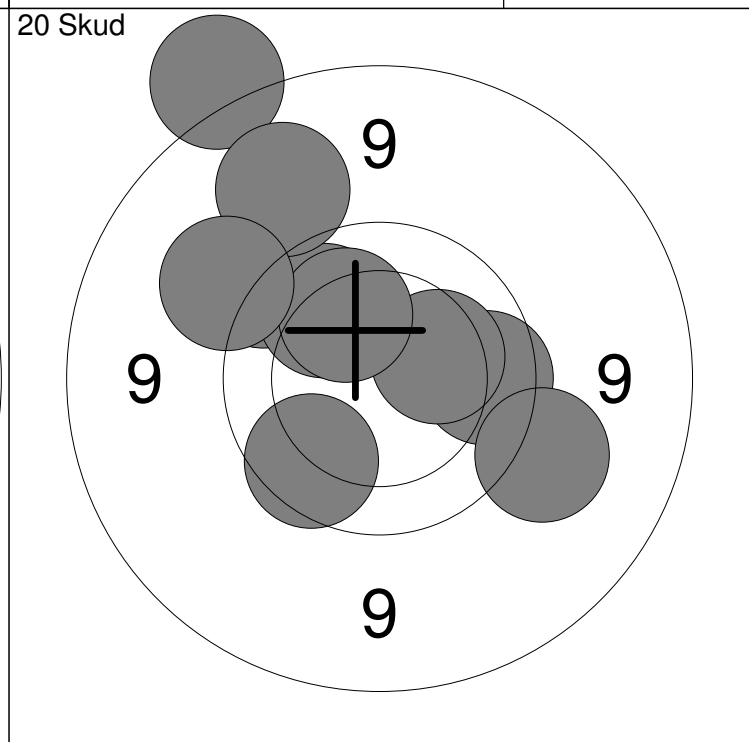

1: 9.6	←	6: 9.8	↖	Serie	93
2: 10.5x	↑	7: 9.8	↓		
3: 9.9	←	8: 9.8	↗	Total	93
4: 9.3	↗	9: 10.3	↖		
5: 9.0	↓	10: 10.2	↗		

11: 8.6	↗	16: 9.4	↘	Serie	92
12: 9.8	→	17: 9.2	↗		
13: 9.6	↗	18: 10.1	↗	Total	185
14: 10.0	↗	19: 9.8	↘		
15: 10.3	↗	20: 9.4	↖